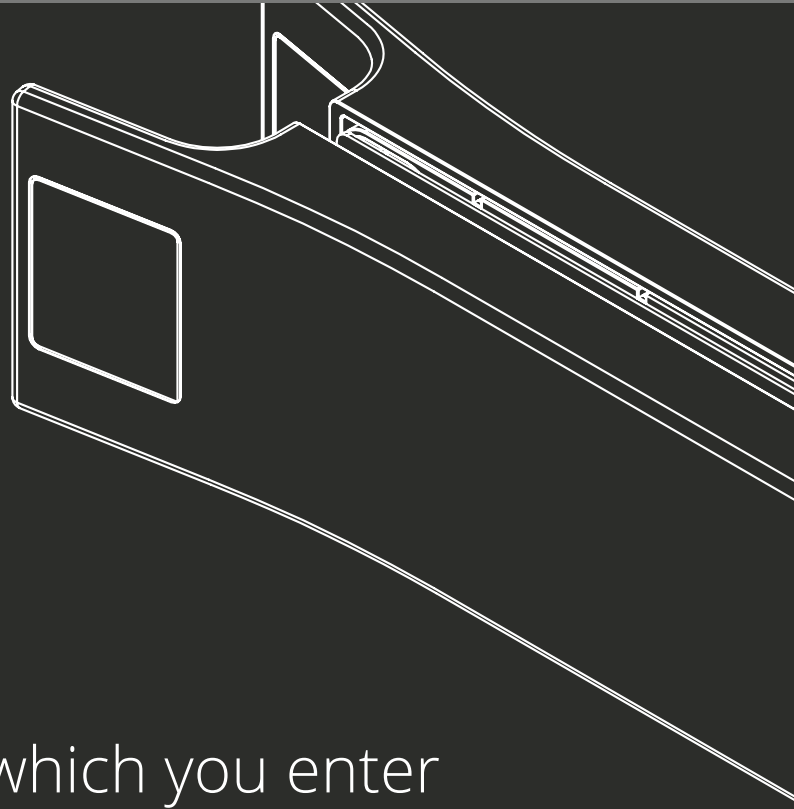

Smart Entrance

BY POLLMEIER

Smart Entrance

BY POLLMEIER

Let us think about it ...

there certainly isn't any other fitting element in living rooms that is used more frequently than the door. It is therefore an essential component of interior design. As far as we are concerned, a door should do much more than just fulfil its purpose. It is, after all, the connecting element for living areas.

Smart Entrance – Touch to open provides innovations that change the way you enter a room. **Visually, physically and acoustically.**

Smart Entrance – Touch to open makes it possible to open and lock a glass door by lightly touching the contact surface. This innovation does more than provide increased comfort and a different feel, it also offers completely new options for room design.

The user is provided with a special experience when making contact with the door: there is no longer the need for the rotation movement of the door handle.

Aleo 

The manner in which you enter a room ...